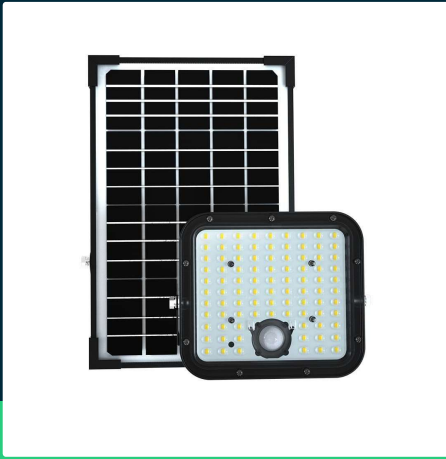

30W LED Solar floodlight lifepo battery 3.7V black 4000K

SKU 10310 EAN 3800170206892 VT-432

Related products (SKUs): 10311

TECHNICAL SPECIFICATION

Power	30W	Charging time	4-6h solar	Efficacy (lm/W)	160 lm/W
Luminous flux (lm)	4800 lm	Operating time	Max 60h	ETIM	EC000301
Light color	Neutral white	Battery capacity	6000mAh	CN code	8539 52 00
Color temperature	4000K	Sensor type	Infrared		
Beam angle	120°x60°	Ignition time (100%)	0.001s		
Voltage	Solar	Size	197.2x49x190.9mm		
SKU	SKU 10310	Cable length	5m		
EAN barcode	3800170206892	Product weight	2,06		
Product code	VT-432	Volume	0,008138		
Base	Integrated LED fixture	Pack length	380mm		
LED module type	SMD	Pack width	260mm		
Input voltage	3,7V	Pack height	70mm		
Material	ABS, PC	Master carton	8		
Housing color	Black	Brand	V-TAC		
Type	Solar	Warranty	3y		
IP rating	IP65	Certifications	CE, EMC, ROHS		

**30W LED Solar floodlight lifepo battery 3.7V black 4000K**

SKU 10310 EAN 3800170206892 VT-432

Related products (SKUs): 10311

Product description

- A non-invasive and innovative way of lighting outdoor areas
- Thanks to modern LiFePO4 cells, it works up to 60 hours, charging takes only 4-6 hours
- The built-in PIR sensor activates the luminaire when motion is detected
- The set includes a remote control, solar panel 10V 12,5W, 5m cable
- Automatic on/off
- No electricity bills
- Wireless installation