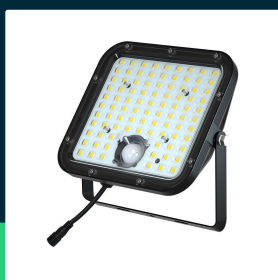

30W LED Solar floodlight lifepo battery 3.7V black 4000K

SKU 10310 EAN 3800170206892 VT-432

Related products (SKUs): 10311

TECHNICAL SPECIFICATION

Power	30W	Charging time	4-6h solar	Efficacy (lm/W)	160 lm/W
Luminous flux (lm)	4800 lm	Operating time	Max 60h	ETIM	EC000301
Light color	Neutral white	Battery capacity	6000mAh	CN code	8539 52 00
Color temperature	4000K	Sensor type	Infrared		
Beam angle	120°x60°	Ignition time (100%)	0.001s		
Voltage	Solar	Size	197.2x49x190.9mm		
SKU	SKU 10310	Cable length	5m		
EAN barcode	3800170206892	Product weight	2,06		
Product code	VT-432	Volume	0,008138		
Base	Integrated LED fixture	Pack length	380mm		
LED module type	SMD	Pack width	260mm		
Input voltage	3,7V	Pack height	70mm		
Material	ABS, PC	Master carton	8		
Housing color	Black	Brand	V-TAC		
Type	Solar	Warranty	3y		
IP rating	IP65	Certifications	CE, EMC, ROHS		

**30W LED Solar floodlight lifepo battery 3.7V black 4000K**

SKU 10310 EAN 3800170206892 VT-432

Related products (SKUs): 10311

Product description

- A non-invasive and innovative way of lighting outdoor areas
- Thanks to modern LiFePO4 cells, it works up to 60 hours, charging takes only 4-6 hours
- The built-in PIR sensor activates the luminaire when motion is detected
- The set includes a remote control, solar panel 10V 12,5W, 5m cable
- Automatic on/off
- No electricity bills
- Wireless installation