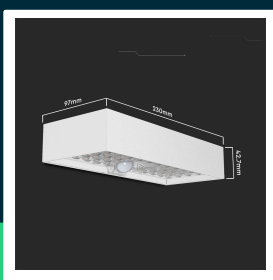

6W LED Solar wall light brick lithium battery white 4000K

SKU 10308 EAN 3800170206878 VT-406

Related products (SKUs): 10307

TECHNICAL SPECIFICATION

Power	6W	Charging time	8-10h
Luminous flux (lm)	900 lm	Sensor type	Infrared
Light color	Neutral white	Size	230x97x42.7mm
Color temperature	4000K	Product weight	0,65
Beam angle	140°x70°	Volume	0,0014
Voltage	Solar	Pack length	235mm
SKU	SKU 10308	Pack width	100mm
EAN barcode	3800170206878	Pack height	45mm
Product code	VT-406	Master carton	24
Series	Garden wall sconces	Brand	V-TAC
Base	Integrated LED fixture	Warranty	2y
LED module type	SMD	Certifications	CE, EMC, ROHS
Material	ABS, PC	Efficacy (lm/W)	150 lm/W
Housing color	White	ETIM	EC000301
Type	Solar	CN code	8539 51 00
IP rating	IP65		

**6W LED Solar wall light brick lithium battery white 4000K**

SKU 10308 EAN 3800170206878 VT-406

Related products (SKUs): 10307

Product description

- A modern wall fixture powered by solar energy
- Equipped with a motion sensor with two operating modes:
 - - Sensor mode - the lamp automatically turns on at night and turns on full brightness when motion is detected, then dims to 5% brightness after 20 seconds of no motion
 - - Constant mode - automatically turns on at night and maintains 50% brightness, after 5 hours or when the battery level drops below 30%, the lamp goes into energy saving mode
- Built-in high quality lithium battery 3.7V 3000mA
- Operating time minimum 4 nights when charging 8-10 hours
- Motion sensor detection distance <6mb
- High IP65 rating