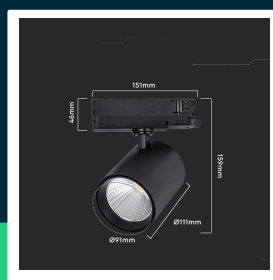

**35W LED tracklight aluminum 4000K black body**

SKU 10281 EAN 3800170206571 VT-4235

Related products (SKUs): ---

**TECHNICAL SPECIFICATION**

Power	35W	Material	Aluminium	ETIM	EC000101
Luminous flux (lm)	3000 lm	Housing color	Black	CN code	9405 19 90
Light color	Neutral white	Type	3-phase track system 230V	EPREL	1564750
Color temperature	4000K	IP rating	IP20		
Beam angle	30°	On/Off cycles	>15000		
Voltage	230V	Size	159x151x91mm		
SKU	SKU 10281	Product weight	0,72		
EAN barcode	3800170206571	Volume	0,00315		
Product code	VT-4235	Pack length	165mm		
Series	Lighting track rails	Pack width	95mm		
Energy class	F	Pack height	175mm		
Base	Integrated LED fixture	Master carton	20		
LED module type	COB	Brand	V-TAC		
Lifetime	20000h	Warranty	3y		
Input voltage	AC:220-240V	Certifications	CE, EMC, ROHS		
CRI	80+	Efficacy (lm/W)	85 lm/W		

**35W LED tracklight aluminum 4000K black body**

SKU 10281 EAN 3800170206571 VT-4235

Related products (SKUs): ---

## Product description

- Compatible with all popular rail systems such as UTS, POWER GEAR, Global Track, A.A.G. Stucchi, Nordic Aluminum, Unipro etc
- Saving 80% energy
- No ultraviolet or infrared radiation
- Completely flexible, compact and adjustable
- No lead or mercury, environmentally friendly product
- It provides even lighting and increases the attractiveness of any interior
- Greater efficiency compared to older versions of halogen and discharge light sources used in commercial lighting