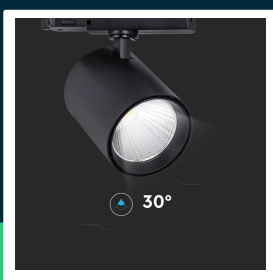

**35W LED tracklight aluminum 4000K black body**

SKU 10281 EAN 3800170206571 VT-4235

Related products (SKUs): ---

**TECHNICAL SPECIFICATION**

Power	35W	Material	Aluminium	ETIM	EC000101
Luminous flux (lm)	3000 lm	Housing color	Black	CN code	9405 19 90
Light color	Neutral white	Type	3-phase track system 230V	EPREL	1564750
Color temperature	4000K	IP rating	IP20		
Beam angle	30°	On/Off cycles	>15000		
Voltage	230V	Size	159x151x91mm		
SKU	SKU 10281	Product weight	0,72		
EAN barcode	3800170206571	Volume	0,00315		
Product code	VT-4235	Pack length	165mm		
Series	Lighting track rails	Pack width	95mm		
Energy class	F	Pack height	175mm		
Base	Integrated LED fixture	Master carton	20		
LED module type	COB	Brand	V-TAC		
Lifetime	20000h	Warranty	3y		
Input voltage	AC:220-240V	Certifications	CE, EMC, ROHS		
CRI	80+	Efficacy (lm/W)	85 lm/W		

**35W LED tracklight aluminum 4000K black body**

SKU 10281 EAN 3800170206571 VT-4235

Related products (SKUs): ---

## Product description

- Compatible with all popular rail systems such as UTS, POWER GEAR, Global Track, A.A.G. Stucchi, Nordic Aluminum, Unipro etc
- Saving 80% energy
- No ultraviolet or infrared radiation
- Completely flexible, compact and adjustable
- No lead or mercury, environmentally friendly product
- It provides even lighting and increases the attractiveness of any interior
- Greater efficiency compared to older versions of halogen and discharge light sources used in commercial lighting