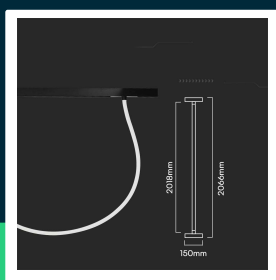

**23W LED smart magnetic track light flexible tube 2m CCT:
3in1 dimmable black body**

SKU 10276 EAN 3800170206526 VT-42024

Related products (SKUs): 10279, 10280

TECHNICAL SPECIFICATION

Power	23W	Material	PC	Efficacy (lm/W)	120 lm/W
Luminous flux (lm)	2810 lm	Housing color	Black	ETIM	EC000101
Light color	CCT tunable white	Type	Magnetic track system 48V	CN code	8539 51 00
Color temperature	2700K-6400K	IP rating	IP20	EPREL	1761975
Beam angle	200°	On/Off cycles	>15000		
Voltage	48V	Size	2066x150x26mm		
SKU	SKU 10276	Length	200cm		
EAN barcode	3800170206526	Product weight	0,93		
Product code	VT-42024	Volume	0,0067		
Series	Magnetic track system 48V	Pack length	300mm		
Energy class	E	Pack width	60mm		
Base	Integrated LED fixture	Pack height	330mm		
LED module type	SMD	Master carton	20		
Lifetime	20000h	Brand	V-TAC		
Input voltage	DC:48V	Warranty	3y		
CRI	80+	Certifications	CE, EMC, ROHS		

**23W LED smart magnetic track light flexible tube 2m CCT:
3in1 dimmable black body**

SKU 10276 EAN 3800170206526 VT-42024

Related products (SKUs): 10279, 10280

Product description

- Modern universal rail system 48V V-TAC
- Control via the universal Smart Life application or Alexa, Google Home, Tuya.
- Smooth change of light color saturation from warm white to cold
- Available system elements: projectors, hangings, rails of various lengths, handles, ropes, etc.
- State-of-the-art LED technology
- CRI>80
- Safe voltage
- Instant start and 100% light
- Low operating temperature