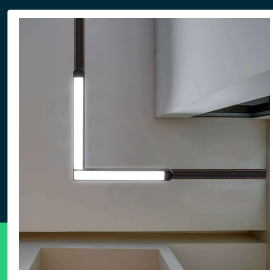

25W LED magnetic track light I shape 6400K black body

SKU 10268 EAN 3800170206380 VT-42025

Related products (SKUs): 10266, 10267

TECHNICAL SPECIFICATION

Power	25W	Housing color	Black	CN code	9405 19 90
Luminous flux (lm)	2850 lm	Type	Magnetic track system 48V	EPREL	1587797
Light color	Cool white	IP rating	IP20		
Color temperature	6400K	On/Off cycles	>15000		
Beam angle	82°	Size	24x280x255mm		
Voltage	48V	Product weight	0,33		
SKU	SKU 10268	Volume	0,0026		
EAN barcode	3800170206380	Pack length	285mm		
Product code	VT-42025	Pack width	260mm		
Series	Magnetic track system 48V	Pack height	30mm		
Energy class	E	Master carton	20		
LED module type	SMD	Brand	V-TAC		
Lifetime	20000h	Warranty	3y		
Input voltage	DC:48V	Certifications	CE, EMC, ROHS		
CRI	80+	Efficacy (lm/W)	115 lm/W		
Material	Aluminium, PC	ETIM	EC000101		

**25W LED magnetic track light I shape 6400K black body**

SKU 10268 EAN 3800170206380 VT-42025

Related products (SKUs): 10266, 10267

Product description

- Magnetic Rail System Fixture 48V V-TAC
- High CRI
- High-quality aluminum body
- Available system elements: projectors, overhangs, rails of various lengths, accessories