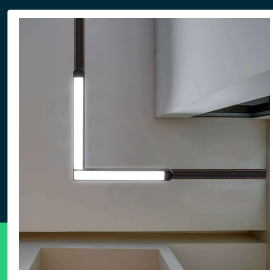

25W LED magnetic track light I shape 3000K black body

SKU 10267 EAN 3800170206373 VT-42025

Related products (SKUs): 10266, 10268

TECHNICAL SPECIFICATION

Power	25W	Housing color	Black	CN code	9405 19 90
Luminous flux (lm)	2850 lm	Type	Magnetic track system 48V	EPREL	1587796
Light color	Warm white	IP rating	IP20		
Color temperature	3000K	On/Off cycles	>15000		
Beam angle	82°	Size	24x280x255mm		
Voltage	48V	Product weight	0,33		
SKU	SKU 10267	Volume	0,0026		
EAN barcode	3800170206373	Pack length	285mm		
Product code	VT-42025	Pack width	260mm		
Series	Magnetic track system 48V	Pack height	30mm		
Energy class	E	Master carton	20		
LED module type	SMD	Brand	V-TAC		
Lifetime	20000h	Warranty	3y		
Input voltage	DC:48V	Certifications	CE, EMC, ROHS		
CRI	80+	Efficacy (lm/W)	115 lm/W		
Material	Aluminium, PC	ETIM	EC000101		

25W LED magnetic track light I shape 3000K black body

SKU 10267 EAN 3800170206373 VT-42025

Related products (SKUs): 10266, 10268

Product description

- Magnetic Rail System Fixture 48V V-TAC
- High CRI
- High-quality aluminum body
- Available system elements: projectors, overhangs, rails of various lengths, accessories