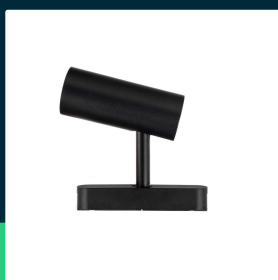

20W LED slim magnetic track light 6400K black body

SKU 10256 EAN 3800170206267 VT-4221

Related products (SKUs): 10254, 10255

TECHNICAL SPECIFICATION

Power	20W	Housing color	Black	CN code	9405 19 90
Luminous flux (lm)	2200 lm	Type	Magnetic track system 48V	EPREL	1587785
Light color	Cool white	IP rating	IP20		
Color temperature	6400K	On/Off cycles	>15000		
Beam angle	34°	Size	56x128x210mm		
Voltage	48V	Product weight	0,3		
SKU	SKU 10256	Volume	0,001566		
EAN barcode	3800170206267	Pack length	132mm		
Product code	VT-4221	Pack width	58mm		
Series	Magnetic track system 48V	Pack height	177mm		
Energy class	E	Master carton	30		
LED module type	SMD	Brand	V-TAC		
Lifetime	20000h	Warranty	3y		
Input voltage	DC:48V	Certifications	CE, EMC, ROHS		
CRI	80+	Efficacy (lm/W)	110 lm/W		
Material	Aluminium	ETIM	EC000101		

**20W LED slim magnetic track light 6400K black body**

SKU 10256 EAN 3800170206267 VT-4221

Related products (SKUs): 10254, 10255

Product description

- Magnetic Rail System Fixture 48V V-TAC
- High CRI
- Light distribution angle minimizing glare
- High-quality aluminum body
- Available system elements: projectors, overhangs, rails of various lengths, accessories