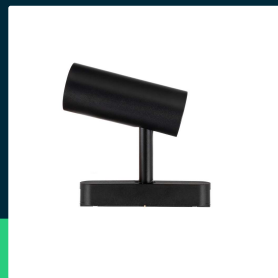

20W LED slim magnetic track light 4000K black body

SKU 10254 EAN 3800170206243 VT-4221

Related products (SKUs): 10255, 10256

TECHNICAL SPECIFICATION

Power	20W	Housing color	Black	CN code	9405 19 90
Luminous flux (lm)	2200 lm	Type	Magnetic track system 48V	EPREL	1587783
Light color	Neutral white	IP rating	IP20		
Color temperature	4000K	On/Off cycles	>15000		
Beam angle	34°	Size	56x128x210mm		
Voltage	48V	Product weight	0,3		
SKU	SKU 10254	Volume	0,001578		
EAN barcode	3800170206243	Pack length	135mm		
Product code	VT-4221	Pack width	55mm		
Series	Magnetic track system 48V	Pack height	175mm		
Energy class	E	Master carton	30		
LED module type	SMD	Brand	V-TAC		
Lifetime	20000h	Warranty	3y		
Input voltage	DC:48V	Certifications	CE, EMC, ROHS		
CRI	80+	Efficacy (lm/W)	110 lm/W		
Material	Aluminium	ETIM	EC000101		

20W LED slim magnetic track light 4000K black body

SKU 10254 EAN 3800170206243 VT-4221

Related products (SKUs): 10255, 10256

Product description

- Magnetic Rail System Fixture 48V V-TAC
- High CRI
- Light distribution angle minimizing glare
- High-quality aluminum body
- Available system elements: projectors, overhangs, rails of various lengths, accessories