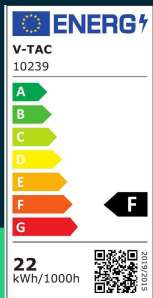

**22W LED magnetic linear spot light slim 4000K black body**

SKU 10239 EAN 3800170206090 VT-4222

Related products (SKUs): 10240, 10241

## TECHNICAL SPECIFICATION

Power	22W	Housing color	Black	CN code	9405 19 90
Luminous flux (lm)	1900 lm	Type	Magnetic track system 48V	EPREL	1587768
Light color	Neutral white	IP rating	IP20		
Color temperature	4000K	On/Off cycles	>15000		
Beam angle	35°	Size	26x24x501mm		
Voltage	48V	Product weight	0,27		
SKU	SKU 10239	Volume	0,00132		
EAN barcode	3800170206090	Pack length	57mm		
Product code	VT-4222	Pack width	38mm		
Series	Magnetic track system 48V	Pack height	523mm		
Energy class	F	Master carton	50		
LED module type	SMD	Brand	V-TAC		
Lifetime	20000h	Warranty	3y		
Input voltage	DC:48V	Certifications	CE, EMC, ROHS		
CRI	80+	Efficacy (lm/W)	85 lm/W		
Material	Aluminium, PC	ETIM	EC000101		