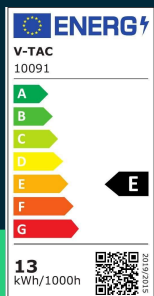

**13W LED hanging lamp 40cm 4000K white body**

SKU 10091 EAN 3800170204164 VT-7829

Related products (SKUs): 10074, 10075, 10076

**TECHNICAL SPECIFICATION**

Power	13W	Housing color	White	ETIM	EC001743
Luminous flux (lm)	1500 lm	Type	Suspended	CN code	8539 51 00
Light color	Neutral white	Dimming	NIE	EPREL	1589989
Color temperature	4000K	IP rating	IP20		
Beam angle	120°	On/Off cycles	>15000		
Voltage	230V	Size	100x70x1530mm		
SKU	SKU 10091	Product weight	0,64		
EAN barcode	3800170204164	Volume	0,005241		
Product code	VT-7829	Pack length	130mm		
Series	Ceiling lighting	Pack width	80mm		
Energy class	E	Pack height	430mm		
Base	Integrated LED fixture	Master carton	10		
LED module type	SMD	Brand	V-TAC		
Lifetime	20000h	Warranty	2y		
Input voltage	AC:220-240V, 50/60Hz	Certifications	CE, EMC, ROHS		
CRI	80+	Efficacy (lm/W)	115 lm/W		