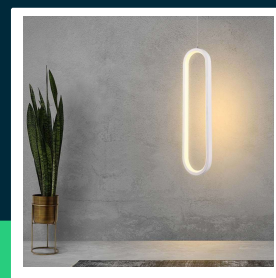

**13W LED hanging lamp 40cm 4000K white body**

SKU 10091 EAN 3800170204164 VT-7829

Related products (SKUs): 10074, 10075, 10076

**TECHNICAL SPECIFICATION**

Power	13W	Housing color	White	ETIM	EC001743
Luminous flux (lm)	1500 lm	Type	Suspended	CN code	8539 51 00
Light color	Neutral white	Dimming	NIE	EPREL	1589989
Color temperature	4000K	IP rating	IP20		
Beam angle	120°	On/Off cycles	>15000		
Voltage	230V	Size	100x70x1530mm		
SKU	SKU 10091	Product weight	0,64		
EAN barcode	3800170204164	Volume	0,005241		
Product code	VT-7829	Pack length	130mm		
Series	Ceiling lighting	Pack width	80mm		
Energy class	E	Pack height	430mm		
Base	Integrated LED fixture	Master carton	10		
LED module type	SMD	Brand	V-TAC		
Lifetime	20000h	Warranty	2y		
Input voltage	AC:220-240V, 50/60Hz	Certifications	CE, EMC, ROHS		
CRI	80+	Efficacy (lm/W)	115 lm/W		

## Product description

- Ceiling luminaire belonging to the family of modern V-TAC suspended luminaires
- Equipped with high-quality LEDs
- Easy installation
- Applications - living rooms, bedrooms, hotels, corridors, etc