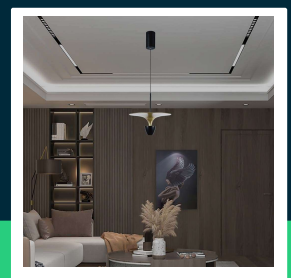

9W LED designer hanging lamp (30*320*100cm) black+gold body 3000K

SKU 10086 EAN 3800170204294 VT-7832

Related products (SKUs): 10083, 10084, 10085, 23101, 23102, 23103

TECHNICAL SPECIFICATION

Power	9W	Housing color	Black, gold	ETIM	EC001743
Luminous flux (lm)	1000 lm	Type	Suspended	CN code	8539 51 00
Light color	Warm white	Dimming	NIE	EPREL	1590002
Color temperature	3000K	IP rating	IP20		
Beam angle	120°	On/Off cycles	>15000		
Voltage	230V	Size	300x1400mm		
SKU	SKU 10086	Product weight	1,56		
EAN barcode	3800170204294	Volume	0,019565		
Product code	VT-7832	Pack length	310mm		
Series	Ceiling lighting	Pack width	310mm		
Energy class	E	Pack height	180mm		
Base	Integrated LED fixture	Master carton	5		
LED module type	SMD	Brand	V-TAC		
Lifetime	20000h	Warranty	2y		
Input voltage	AC:220-240V, 50/60Hz	Certifications	CE, EMC, ROHS		
CRI	80+	Efficacy (lm/W)	110 lm/W		

**9W LED designer hanging lamp (30*320*100cm) black+gold body 3000K**

SKU 10086 EAN 3800170204294 VT-7832

Related products (SKUs): 10083, 10084, 10085, 23101, 23102, 23103

Product description

- Ceiling luminaire belonging to the family of modern V-TAC suspended luminaires
- Equipped with high-quality LEDs
- Easy installation
- Applications - living rooms, bedrooms, hotels, corridors, etc