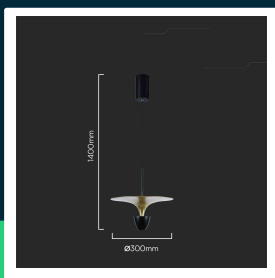

9W LED designer hanging lamp (30*320*100cm) black+gold body 3000K

SKU 10086 EAN 3800170204294 VT-7832

Related products (SKUs): 10083, 10084, 10085, 23101, 23102, 23103

TECHNICAL SPECIFICATION

Power	9W	Housing color	Black, gold	ETIM	EC001743
Luminous flux (lm)	1000 lm	Type	Suspended	CN code	8539 51 00
Light color	Warm white	Dimming	NIE	EPREL	1590002
Color temperature	3000K	IP rating	IP20		
Beam angle	120°	On/Off cycles	>15000		
Voltage	230V	Size	300x1400mm		
SKU	SKU 10086	Product weight	1,56		
EAN barcode	3800170204294	Volume	0,019565		
Product code	VT-7832	Pack length	310mm		
Series	Ceiling lighting	Pack width	310mm		
Energy class	E	Pack height	180mm		
Base	Integrated LED fixture	Master carton	5		
LED module type	SMD	Brand	V-TAC		
Lifetime	20000h	Warranty	2y		
Input voltage	AC:220-240V, 50/60Hz	Certifications	CE, EMC, ROHS		
CRI	80+	Efficacy (lm/W)	110 lm/W		

**9W LED designer hanging lamp (30*320*100cm) black+gold body 3000K**

SKU 10086 EAN 3800170204294 VT-7832

Related products (SKUs): 10083, 10084, 10085, 23101, 23102, 23103

Product description

- Ceiling luminaire belonging to the family of modern V-TAC suspended luminaires
- Equipped with high-quality LEDs
- Easy installation
- Applications - living rooms, bedrooms, hotels, corridors, etc