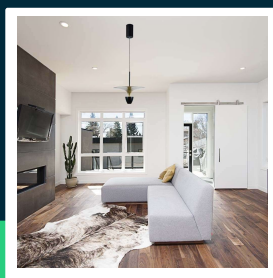

9W LED designer hanging lamp (30*320*100cm) black+gold body 3000K

SKU 10086 EAN 3800170204294 VT-7832

Related products (SKUs): 10083, 10084, 10085, 23101, 23102, 23103

TECHNICAL SPECIFICATION

Power	9W	Housing color	Black, gold	ETIM	EC001743
Luminous flux (lm)	1000 lm	Type	Suspended	CN code	8539 51 00
Light color	Warm white	Dimming	NIE	EPREL	1590002
Color temperature	3000K	IP rating	IP20		
Beam angle	120°	On/Off cycles	>15000		
Voltage	230V	Size	300x1400mm		
SKU	SKU 10086	Product weight	1,56		
EAN barcode	3800170204294	Volume	0,019565		
Product code	VT-7832	Pack length	310mm		
Series	Ceiling lighting	Pack width	310mm		
Energy class	E	Pack height	180mm		
Base	Integrated LED fixture	Master carton	5		
LED module type	SMD	Brand	V-TAC		
Lifetime	20000h	Warranty	2y		
Input voltage	AC:220-240V, 50/60Hz	Certifications	CE, EMC, ROHS		
CRI	80+	Efficacy (lm/W)	110 lm/W		

**9W LED designer hanging lamp (30*320*100cm) black+gold body 3000K**

SKU 10086 EAN 3800170204294 VT-7832

Related products (SKUs): 10083, 10084, 10085, 23101, 23102, 23103

Product description

- Ceiling luminaire belonging to the family of modern V-TAC suspended luminaires
- Equipped with high-quality LEDs
- Easy installation
- Applications - living rooms, bedrooms, hotels, corridors, etc