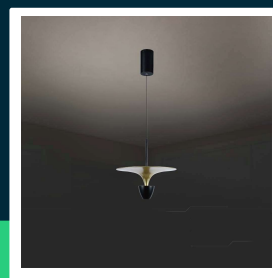

9W LED designer hanging lamp (30*320*100cm) black+gold body 3000K

SKU 10086 EAN 3800170204294 VT-7832

Related products (SKUs): 10083, 10084, 10085, 23101, 23102, 23103

TECHNICAL SPECIFICATION

Power	9W	Housing color	Black, gold	ETIM	EC001743
Luminous flux (lm)	1000 lm	Type	Suspended	CN code	8539 51 00
Light color	Warm white	Dimming	NIE	EPREL	1590002
Color temperature	3000K	IP rating	IP20		
Beam angle	120°	On/Off cycles	>15000		
Voltage	230V	Size	300x1400mm		
SKU	SKU 10086	Product weight	1,56		
EAN barcode	3800170204294	Volume	0,019565		
Product code	VT-7832	Pack length	310mm		
Series	Ceiling lighting	Pack width	310mm		
Energy class	E	Pack height	180mm		
Base	Integrated LED fixture	Master carton	5		
LED module type	SMD	Brand	V-TAC		
Lifetime	20000h	Warranty	2y		
Input voltage	AC:220-240V, 50/60Hz	Certifications	CE, EMC, ROHS		
CRI	80+	Efficacy (lm/W)	110 lm/W		

**9W LED designer hanging lamp (30*320*100cm) black+gold body 3000K**

SKU 10086 EAN 3800170204294 VT-7832

Related products (SKUs): 10083, 10084, 10085, 23101, 23102, 23103

Product description

- Ceiling luminaire belonging to the family of modern V-TAC suspended luminaires
- Equipped with high-quality LEDs
- Easy installation
- Applications - living rooms, bedrooms, hotels, corridors, etc