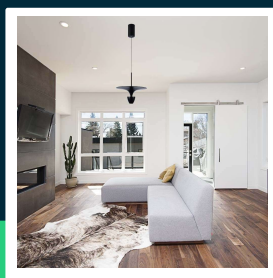

9W LED hanging lamp (30*320*100cm) 4000K pure black body

SKU 10083 EAN 3800170204263 VT-7832

Related products (SKUs): 10084, 10085, 10086, 23101, 23102, 23103

TECHNICAL SPECIFICATION

Power	9W	Housing color	Black	ETIM	EC001743
Luminous flux (lm)	1000 lm	Type	Suspended	CN code	8539 51 00
Light color	Neutral white	Dimming	NIE	EPREL	1589999
Color temperature	4000K	IP rating	IP20		
Beam angle	120°	On/Off cycles	>15000		
Voltage	230V	Size	300x1400mm		
SKU	SKU 10083	Product weight	1,56		
EAN barcode	3800170204263	Volume	0,019533		
Product code	VT-7832	Pack length	310mm		
Series	Ceiling lighting	Pack width	310mm		
Energy class	E	Pack height	180mm		
Base	Integrated LED fixture	Master carton	5		
LED module type	SMD	Brand	V-TAC		
Lifetime	20000h	Warranty	2y		
Input voltage	AC:220-240V, 50/60Hz	Certifications	CE, EMC, ROHS		
CRI	80+	Efficacy (lm/W)	110 lm/W		

**9W LED hanging lamp (30*320*100cm) 4000K pure black body**

SKU 10083 EAN 3800170204263 VT-7832

Related products (SKUs): 10084, 10085, 10086, 23101, 23102, 23103

Product description

- Ceiling luminaire belonging to the family of modern V-TAC suspended luminaires
- Equipped with high-quality LEDs
- Easy installation
- Applications - living rooms, bedrooms, hotels, corridors, etc