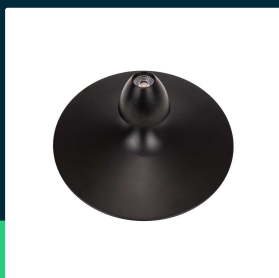

9W LED hanging lamp (30*320*100cm) 4000K pure black body

SKU 10083 EAN 3800170204263 VT-7832

Related products (SKUs): 10084, 10085, 10086, 23101, 23102, 23103

TECHNICAL SPECIFICATION

Power	9W	Housing color	Black	ETIM	EC001743
Luminous flux (lm)	1000 lm	Type	Suspended	CN code	8539 51 00
Light color	Neutral white	Dimming	NIE	EPREL	1589999
Color temperature	4000K	IP rating	IP20		
Beam angle	120°	On/Off cycles	>15000		
Voltage	230V	Size	300x1400mm		
SKU	SKU 10083	Product weight	1,56		
EAN barcode	3800170204263	Volume	0,019533		
Product code	VT-7832	Pack length	310mm		
Series	Ceiling lighting	Pack width	310mm		
Energy class	E	Pack height	180mm		
Base	Integrated LED fixture	Master carton	5		
LED module type	SMD	Brand	V-TAC		
Lifetime	20000h	Warranty	2y		
Input voltage	AC:220-240V, 50/60Hz	Certifications	CE, EMC, ROHS		
CRI	80+	Efficacy (lm/W)	110 lm/W		

**9W LED hanging lamp (30*320*100cm) 4000K pure black body**

SKU 10083 EAN 3800170204263 VT-7832

Related products (SKUs): 10084, 10085, 10086, 23101, 23102, 23103

Product description

- Ceiling luminaire belonging to the family of modern V-TAC suspended luminaires
- Equipped with high-quality LEDs
- Easy installation
- Applications - living rooms, bedrooms, hotels, corridors, etc