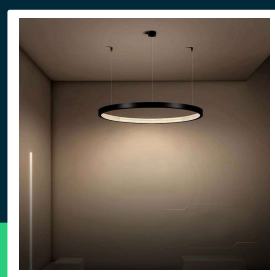

**19W LED designer hanging lamp black 4000K**

SKU 10051 EAN 3800170204041 VT-7823

Related products (SKUs): 10052

**TECHNICAL SPECIFICATION**

Power	19W	Housing color	Black	ETIM	EC001743
Luminous flux (lm)	2160 lm	Type	Suspended	CN code	8539 51 00
Light color	Neutral white	Dimming	NIE	EPREL	1589983
Color temperature	4000K	IP rating	IP20		
Beam angle	120°	On/Off cycles	>15000		
Voltage	230V	Size	400x1080mm		
SKU	SKU 10051	Product weight	1,17		
EAN barcode	3800170204041	Volume	0,011842		
Product code	VT-7823	Pack length	410mm		
Series	Ceiling lighting	Pack width	60mm		
Energy class	E	Pack height	420mm		
Base	Integrated LED fixture	Master carton	10		
LED module type	SMD	Brand	V-TAC		
Lifetime	20000h	Warranty	2y		
Input voltage	AC:220-240V, 50/60Hz	Certifications	CE, EMC, ROHS		
CRI	80+	Efficacy (lm/W)	115 lm/W		

## Product description

- Ceiling luminaire belonging to the family of modern V-TAC suspended luminaires
- Equipped with high-quality LEDs
- Easy installation
- Applications - living rooms, bedrooms, hotels, corridors, etc