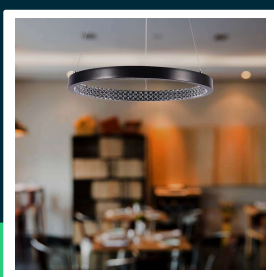

**19W LED designer hanging lamp black 4000K**

SKU 10051 EAN 3800170204041 VT-7823

Related products (SKUs): 10052

**TECHNICAL SPECIFICATION**

Power	19W	Housing color	Black	ETIM	EC001743
Luminous flux (lm)	2160 lm	Type	Suspended	CN code	8539 51 00
Light color	Neutral white	Dimming	NIE	EPREL	1589983
Color temperature	4000K	IP rating	IP20		
Beam angle	120°	On/Off cycles	>15000		
Voltage	230V	Size	400x1080mm		
SKU	SKU 10051	Product weight	1,17		
EAN barcode	3800170204041	Volume	0,011842		
Product code	VT-7823	Pack length	410mm		
Series	Ceiling lighting	Pack width	60mm		
Energy class	E	Pack height	420mm		
Base	Integrated LED fixture	Master carton	10		
LED module type	SMD	Brand	V-TAC		
Lifetime	20000h	Warranty	2y		
Input voltage	AC:220-240V, 50/60Hz	Certifications	CE, EMC, ROHS		
CRI	80+	Efficacy (lm/W)	115 lm/W		

## Product description

- Ceiling luminaire belonging to the family of modern V-TAC suspended luminaires
- Equipped with high-quality LEDs
- Easy installation
- Applications - living rooms, bedrooms, hotels, corridors, etc