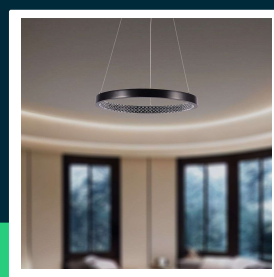

**19W LED designer hanging lamp black 4000K**

SKU 10051 EAN 3800170204041 VT-7823

Related products (SKUs): 10052

**TECHNICAL SPECIFICATION**

Power	19W	Housing color	Black	ETIM	EC001743
Luminous flux (lm)	2160 lm	Type	Suspended	CN code	8539 51 00
Light color	Neutral white	Dimming	NIE	EPREL	1589983
Color temperature	4000K	IP rating	IP20		
Beam angle	120°	On/Off cycles	>15000		
Voltage	230V	Size	400x1080mm		
SKU	SKU 10051	Product weight	1,17		
EAN barcode	3800170204041	Volume	0,011842		
Product code	VT-7823	Pack length	410mm		
Series	Ceiling lighting	Pack width	60mm		
Energy class	E	Pack height	420mm		
Base	Integrated LED fixture	Master carton	10		
LED module type	SMD	Brand	V-TAC		
Lifetime	20000h	Warranty	2y		
Input voltage	AC:220-240V, 50/60Hz	Certifications	CE, EMC, ROHS		
CRI	80+	Efficacy (lm/W)	115 lm/W		

**19W LED designer hanging lamp black 4000K**

SKU 10051 EAN 3800170204041 VT-7823

Related products (SKUs): 10052

## Product description

- Ceiling luminaire belonging to the family of modern V-TAC suspended luminaires
- Equipped with high-quality LEDs
- Easy installation
- Applications - living rooms, bedrooms, hotels, corridors, etc