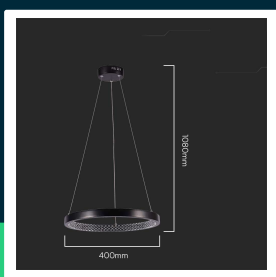

**19W LED designer hanging lamp black 4000K**

SKU 10051 EAN 3800170204041 VT-7823

Related products (SKUs): 10052

**TECHNICAL SPECIFICATION**

Power	19W	Housing color	Black	ETIM	EC001743
Luminous flux (lm)	2160 lm	Type	Suspended	CN code	8539 51 00
Light color	Neutral white	Dimming	NIE	EPREL	1589983
Color temperature	4000K	IP rating	IP20		
Beam angle	120°	On/Off cycles	>15000		
Voltage	230V	Size	400x1080mm		
SKU	SKU 10051	Product weight	1,17		
EAN barcode	3800170204041	Volume	0,011842		
Product code	VT-7823	Pack length	410mm		
Series	Ceiling lighting	Pack width	60mm		
Energy class	E	Pack height	420mm		
Base	Integrated LED fixture	Master carton	10		
LED module type	SMD	Brand	V-TAC		
Lifetime	20000h	Warranty	2y		
Input voltage	AC:220-240V, 50/60Hz	Certifications	CE, EMC, ROHS		
CRI	80+	Efficacy (lm/W)	115 lm/W		

**19W LED designer hanging lamp black 4000K**

SKU 10051 EAN 3800170204041 VT-7823

Related products (SKUs): 10052

## Product description

- Ceiling luminaire belonging to the family of modern V-TAC suspended luminaires
- Equipped with high-quality LEDs
- Easy installation
- Applications - living rooms, bedrooms, hotels, corridors, etc