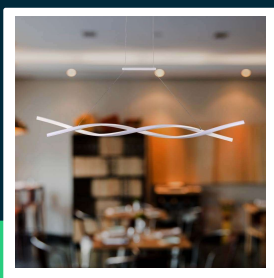

**30W LED designer hanging lamp (120\*100cm) 3000K white body**

SKU 10050 EAN 3800170204034 VT-7822

Related products (SKUs): 10049

**TECHNICAL SPECIFICATION**

Power	30W	Housing color	White	ETIM	EC001743
Luminous flux (lm)	3450 lm	Type	Suspended	CN code	8539 51 00
Light color	Warm white	Dimming	NIE	EPREL	1599565
Color temperature	3000K	IP rating	IP20		
Beam angle	120°	On/Off cycles	>15000		
Voltage	230V	Size	1200x120x1150mm		
SKU	SKU 10050	Product weight	1,68		
EAN barcode	3800170204034	Volume	0,02181		
Product code	VT-7822	Pack length	140mm		
Series	Ceiling lighting	Pack width	110mm		
Energy class	E	Pack height	1220mm		
Base	Integrated LED fixture	Master carton	4		
LED module type	SMD	Brand	V-TAC		
Lifetime	20000h	Warranty	2y		
Input voltage	AC:220-240V, 50/60Hz	Certifications	CE, EMC, ROHS		
CRI	80+	Efficacy (lm/W)	115 lm/W		

## Product description

- Ceiling luminaire belonging to the family of modern V-TAC suspended luminaires
- Equipped with high-quality LEDs
- Easy installation
- Applications - living rooms, bedrooms, hotels, corridors, etc