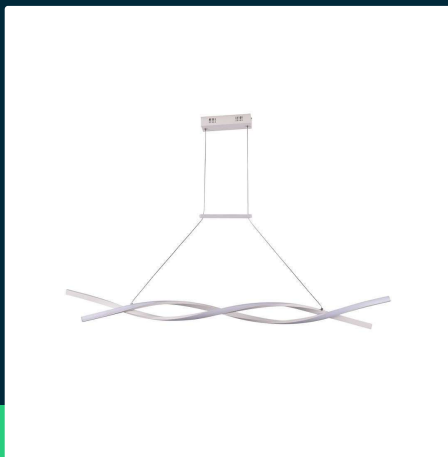

**30W LED designer hanging lamp (120\*100cm) 3000K white body**

SKU 10050 EAN 3800170204034 VT-7822

Related products (SKUs): 10049

**TECHNICAL SPECIFICATION**

Power	30W	Housing color	White	ETIM	EC001743
Luminous flux (lm)	3450 lm	Type	Suspended	CN code	8539 51 00
Light color	Warm white	Dimming	NIE	EPREL	1599565
Color temperature	3000K	IP rating	IP20		
Beam angle	120°	On/Off cycles	>15000		
Voltage	230V	Size	1200x120x1150mm		
SKU	SKU 10050	Product weight	1,68		
EAN barcode	3800170204034	Volume	0,02181		
Product code	VT-7822	Pack length	140mm		
Series	Ceiling lighting	Pack width	110mm		
Energy class	E	Pack height	1220mm		
Base	Integrated LED fixture	Master carton	4		
LED module type	SMD	Brand	V-TAC		
Lifetime	20000h	Warranty	2y		
Input voltage	AC:220-240V, 50/60Hz	Certifications	CE, EMC, ROHS		
CRI	80+	Efficacy (lm/W)	115 lm/W		

**30W LED designer hanging lamp (120\*100cm) 3000K white body**

SKU 10050    EAN 3800170204034    VT-7822

Related products (SKUs): 10049

## Product description

- Ceiling luminaire belonging to the family of modern V-TAC suspended luminaires
- Equipped with high-quality LEDs
- Easy installation
- Applications - living rooms, bedrooms, hotels, corridors, etc