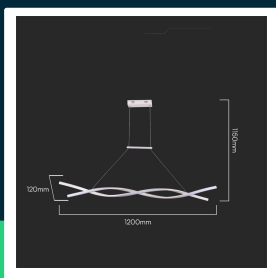

**30W LED designer hanging lamp (120\*100cm) 3000K white body**

SKU 10050 EAN 3800170204034 VT-7822

Related products (SKUs): 10049

**TECHNICAL SPECIFICATION**

Power	30W	Housing color	White	ETIM	EC001743
Luminous flux (lm)	3450 lm	Type	Suspended	CN code	8539 51 00
Light color	Warm white	Dimming	NIE	EPREL	1599565
Color temperature	3000K	IP rating	IP20		
Beam angle	120°	On/Off cycles	>15000		
Voltage	230V	Size	1200x120x1150mm		
SKU	SKU 10050	Product weight	1,68		
EAN barcode	3800170204034	Volume	0,02181		
Product code	VT-7822	Pack length	140mm		
Series	Ceiling lighting	Pack width	110mm		
Energy class	E	Pack height	1220mm		
Base	Integrated LED fixture	Master carton	4		
LED module type	SMD	Brand	V-TAC		
Lifetime	20000h	Warranty	2y		
Input voltage	AC:220-240V, 50/60Hz	Certifications	CE, EMC, ROHS		
CRI	80+	Efficacy (lm/W)	115 lm/W		

**30W LED designer hanging lamp (120\*100cm) 3000K white body**

SKU 10050    EAN 3800170204034    VT-7822

Related products (SKUs): 10049