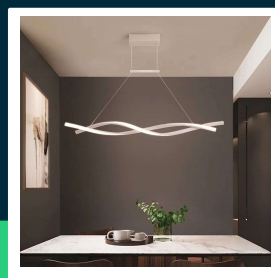

**30W LED designer hanging lamp (120\*100cm) 3000K white body**

SKU 10050 EAN 3800170204034 VT-7822

Related products (SKUs): 10049

**TECHNICAL SPECIFICATION**

Power	30W	Housing color	White	ETIM	EC001743
Luminous flux (lm)	3450 lm	Type	Suspended	CN code	8539 51 00
Light color	Warm white	Dimming	NIE	EPREL	1599565
Color temperature	3000K	IP rating	IP20		
Beam angle	120°	On/Off cycles	>15000		
Voltage	230V	Size	1200x120x1150mm		
SKU	SKU 10050	Product weight	1,68		
EAN barcode	3800170204034	Volume	0,02181		
Product code	VT-7822	Pack length	140mm		
Series	Ceiling lighting	Pack width	110mm		
Energy class	E	Pack height	1220mm		
Base	Integrated LED fixture	Master carton	4		
LED module type	SMD	Brand	V-TAC		
Lifetime	20000h	Warranty	2y		
Input voltage	AC:220-240V, 50/60Hz	Certifications	CE, EMC, ROHS		
CRI	80+	Efficacy (lm/W)	115 lm/W		

**30W LED designer hanging lamp (120\*100cm) 3000K white body**

SKU 10050    EAN 3800170204034    VT-7822

Related products (SKUs): 10049

## Product description

- Ceiling luminaire belonging to the family of modern V-TAC suspended luminaires
- Equipped with high-quality LEDs
- Easy installation
- Applications - living rooms, bedrooms, hotels, corridors, etc