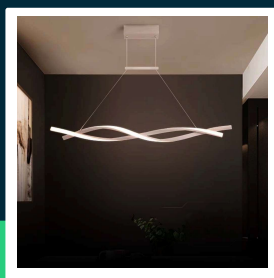

**30W LED designer hanging lamp (120\*100cm) 3000K white body**

SKU 10050 EAN 3800170204034 VT-7822

Related products (SKUs): 10049

**TECHNICAL SPECIFICATION**

Power	30W	Housing color	White	ETIM	EC001743
Luminous flux (lm)	3450 lm	Type	Suspended	CN code	8539 51 00
Light color	Warm white	Dimming	NIE	EPREL	1599565
Color temperature	3000K	IP rating	IP20		
Beam angle	120°	On/Off cycles	>15000		
Voltage	230V	Size	1200x120x1150mm		
SKU	SKU 10050	Product weight	1,68		
EAN barcode	3800170204034	Volume	0,02181		
Product code	VT-7822	Pack length	140mm		
Series	Ceiling lighting	Pack width	110mm		
Energy class	E	Pack height	1220mm		
Base	Integrated LED fixture	Master carton	4		
LED module type	SMD	Brand	V-TAC		
Lifetime	20000h	Warranty	2y		
Input voltage	AC:220-240V, 50/60Hz	Certifications	CE, EMC, ROHS		
CRI	80+	Efficacy (lm/W)	115 lm/W		

**30W LED designer hanging lamp (120\*100cm) 3000K white body**

SKU 10050    EAN 3800170204034    VT-7822

Related products (SKUs): 10049

## Product description

- Ceiling luminaire belonging to the family of modern V-TAC suspended luminaires
- Equipped with high-quality LEDs
- Easy installation
- Applications - living rooms, bedrooms, hotels, corridors, etc