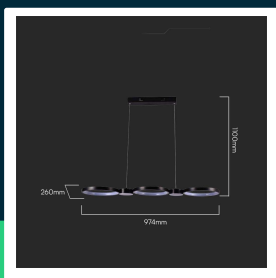

38W LED designer hanging lamp black 4000K

SKU 10043 EAN 3800170203969 VT-7820

Related products (SKUs): 10044

TECHNICAL SPECIFICATION

Power	38W	Housing color	Black	ETIM	EC001743
Luminous flux (lm)	4560 lm	Type	Suspended	CN code	8539 51 00
Light color	Neutral white	Dimming	NIE	EPREL	1599562
Color temperature	4000K	IP rating	IP20		
Beam angle	120°	On/Off cycles	>15000		
Voltage	230V	Size	974x260x1100mm		
SKU	SKU 10043	Product weight	2,6		
EAN barcode	3800170203969	Volume	0,03075		
Product code	VT-7820	Pack length	270mm		
Series	Ceiling lighting	Pack width	100mm		
Energy class	E	Pack height	1000mm		
Base	Integrated LED fixture	Master carton	5		
LED module type	SMD	Brand	V-TAC		
Lifetime	20000h	Warranty	2y		
Input voltage	AC:220-240V, 50/60Hz	Certifications	CE, EMC, ROHS		
CRI	80+	Efficacy (lm/W)	120 lm/W		

38W LED designer hanging lamp black 4000K

SKU 10043 EAN 3800170203969 VT-7820

Related products (SKUs): 10044

Product description

- Ceiling luminaire belonging to the family of modern V-TAC suspended luminaires
- Equipped with high-quality LEDs
- Easy installation
- Applications - living rooms, bedrooms, hotels, corridors, etc