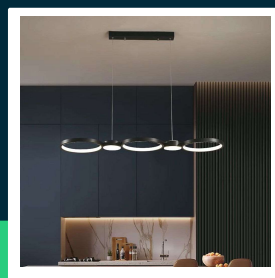

38W LED designer hanging lamp black 4000K

SKU 10043 EAN 3800170203969 VT-7820

Related products (SKUs): 10044

TECHNICAL SPECIFICATION

Power	38W	Housing color	Black	ETIM	EC001743
Luminous flux (lm)	4560 lm	Type	Suspended	CN code	8539 51 00
Light color	Neutral white	Dimming	NIE	EPREL	1599562
Color temperature	4000K	IP rating	IP20		
Beam angle	120°	On/Off cycles	>15000		
Voltage	230V	Size	974x260x1100mm		
SKU	SKU 10043	Product weight	2,6		
EAN barcode	3800170203969	Volume	0,03075		
Product code	VT-7820	Pack length	270mm		
Series	Ceiling lighting	Pack width	100mm		
Energy class	E	Pack height	1000mm		
Base	Integrated LED fixture	Master carton	5		
LED module type	SMD	Brand	V-TAC		
Lifetime	20000h	Warranty	2y		
Input voltage	AC:220-240V, 50/60Hz	Certifications	CE, EMC, ROHS		
CRI	80+	Efficacy (lm/W)	120 lm/W		

38W LED designer hanging lamp black 4000K

SKU 10043 EAN 3800170203969 VT-7820

Related products (SKUs): 10044

Product description

- Ceiling luminaire belonging to the family of modern V-TAC suspended luminaires
- Equipped with high-quality LEDs
- Easy installation
- Applications - living rooms, bedrooms, hotels, corridors, etc